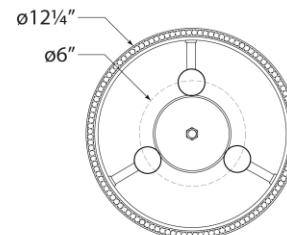

TEAR SHEET

Allen Medium Pendant

Item # RL 5087NB

Designer: Ralph Lauren

O/A Height: 46.5"

Fixture Height: 20.5"

Min. Custom Height: 23.25"

Width: 12.25"

Canopy: 4.5" Round

Finishes: NB, PN

Glass Options: WG

Socket: 6 - E26 Keyless

Wattage: 6 - 60 T10

Weight: 27 Pounds

Note: Custom Height Available

Top View